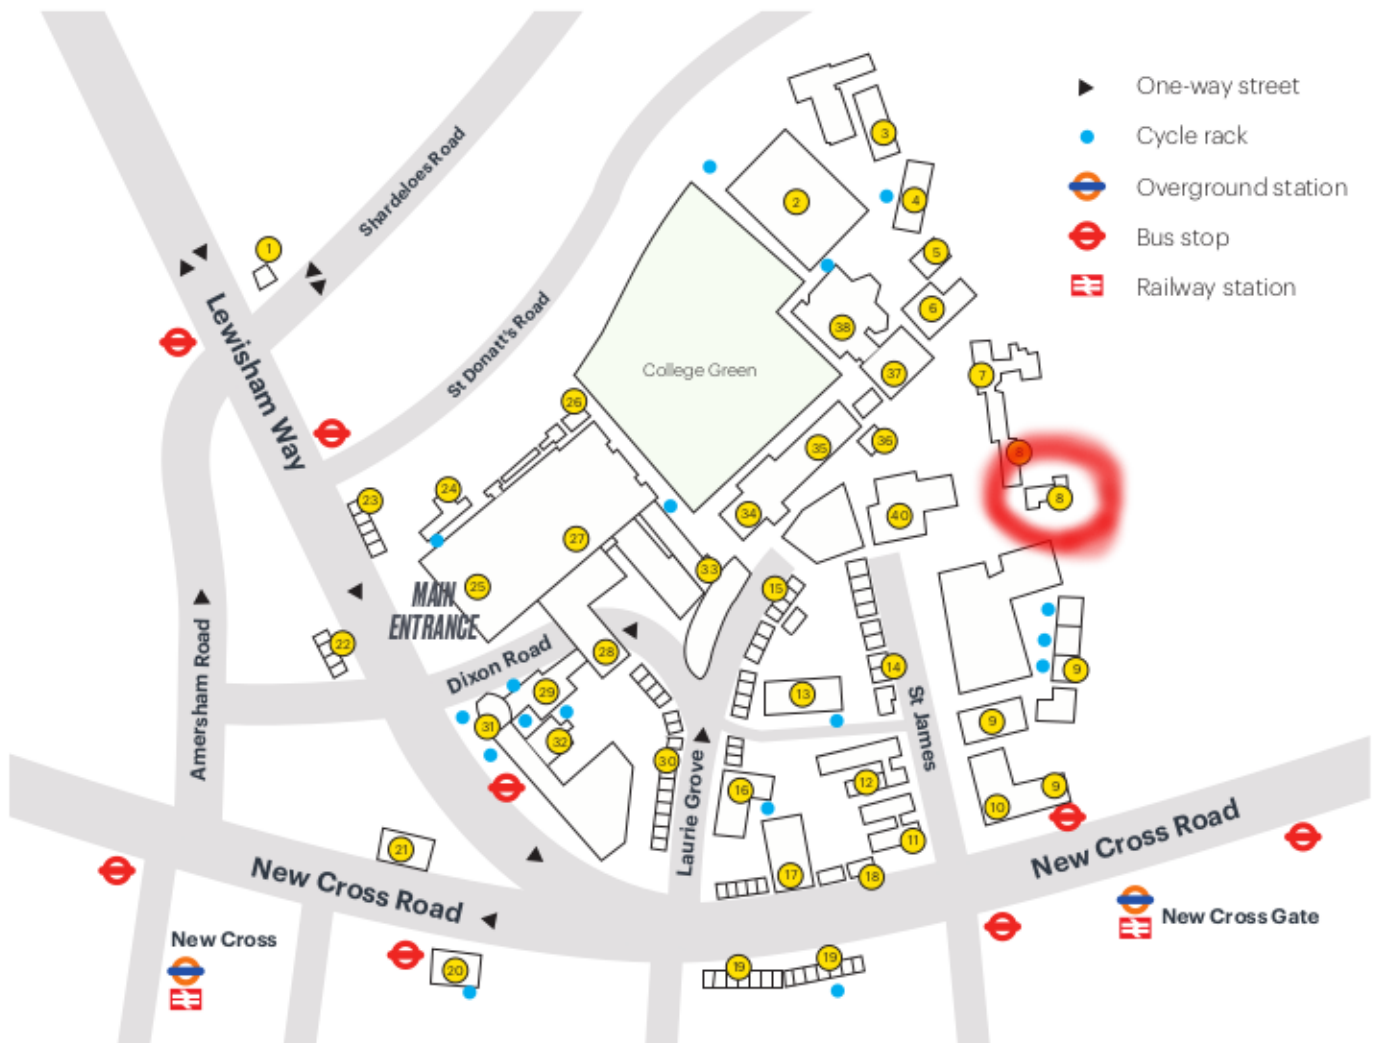

Goldsmiths site map

gold.ac.uk/find-us

Index

30-40 Lewisham Way **23**

41-43 Lewisham Way **22**

286/288 New Cross Road **18**

Barriedale Building B (Studio B) **03**

Barriedale Building E (Hut E) **05**

Batavia Mews **19**

Ben Pimlott Building **13**

The Bungalow **36**

Careers Service **15**

Central Stores **12**

Chaplaincy Centre **30**

Chesterman House **21**

Club Pulse (Fitness Centre & Gym) **38**